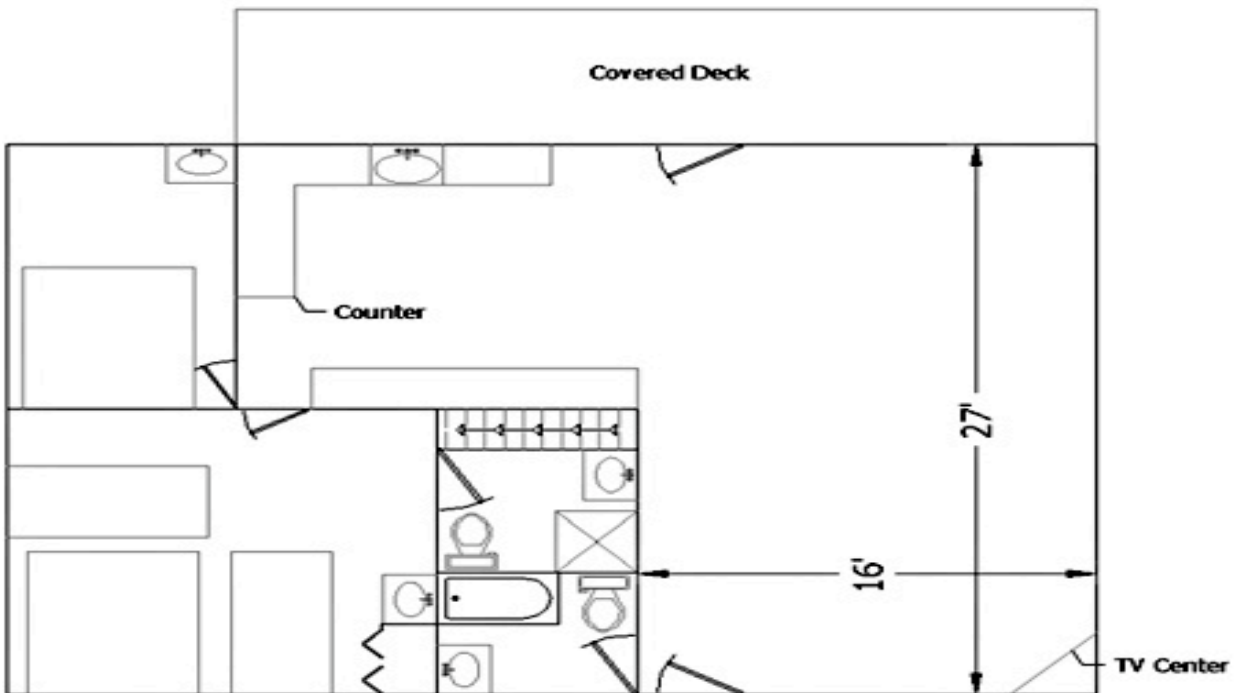

Emmanuel Pines Camp

Skipworth Mini-Lodge Building Layout

Sleeps 10-14 guests

Downstairs:

4 lower bunk beds/ 4 upper bunk beds

Upstairs

6 beds

First Floor

Second Floor