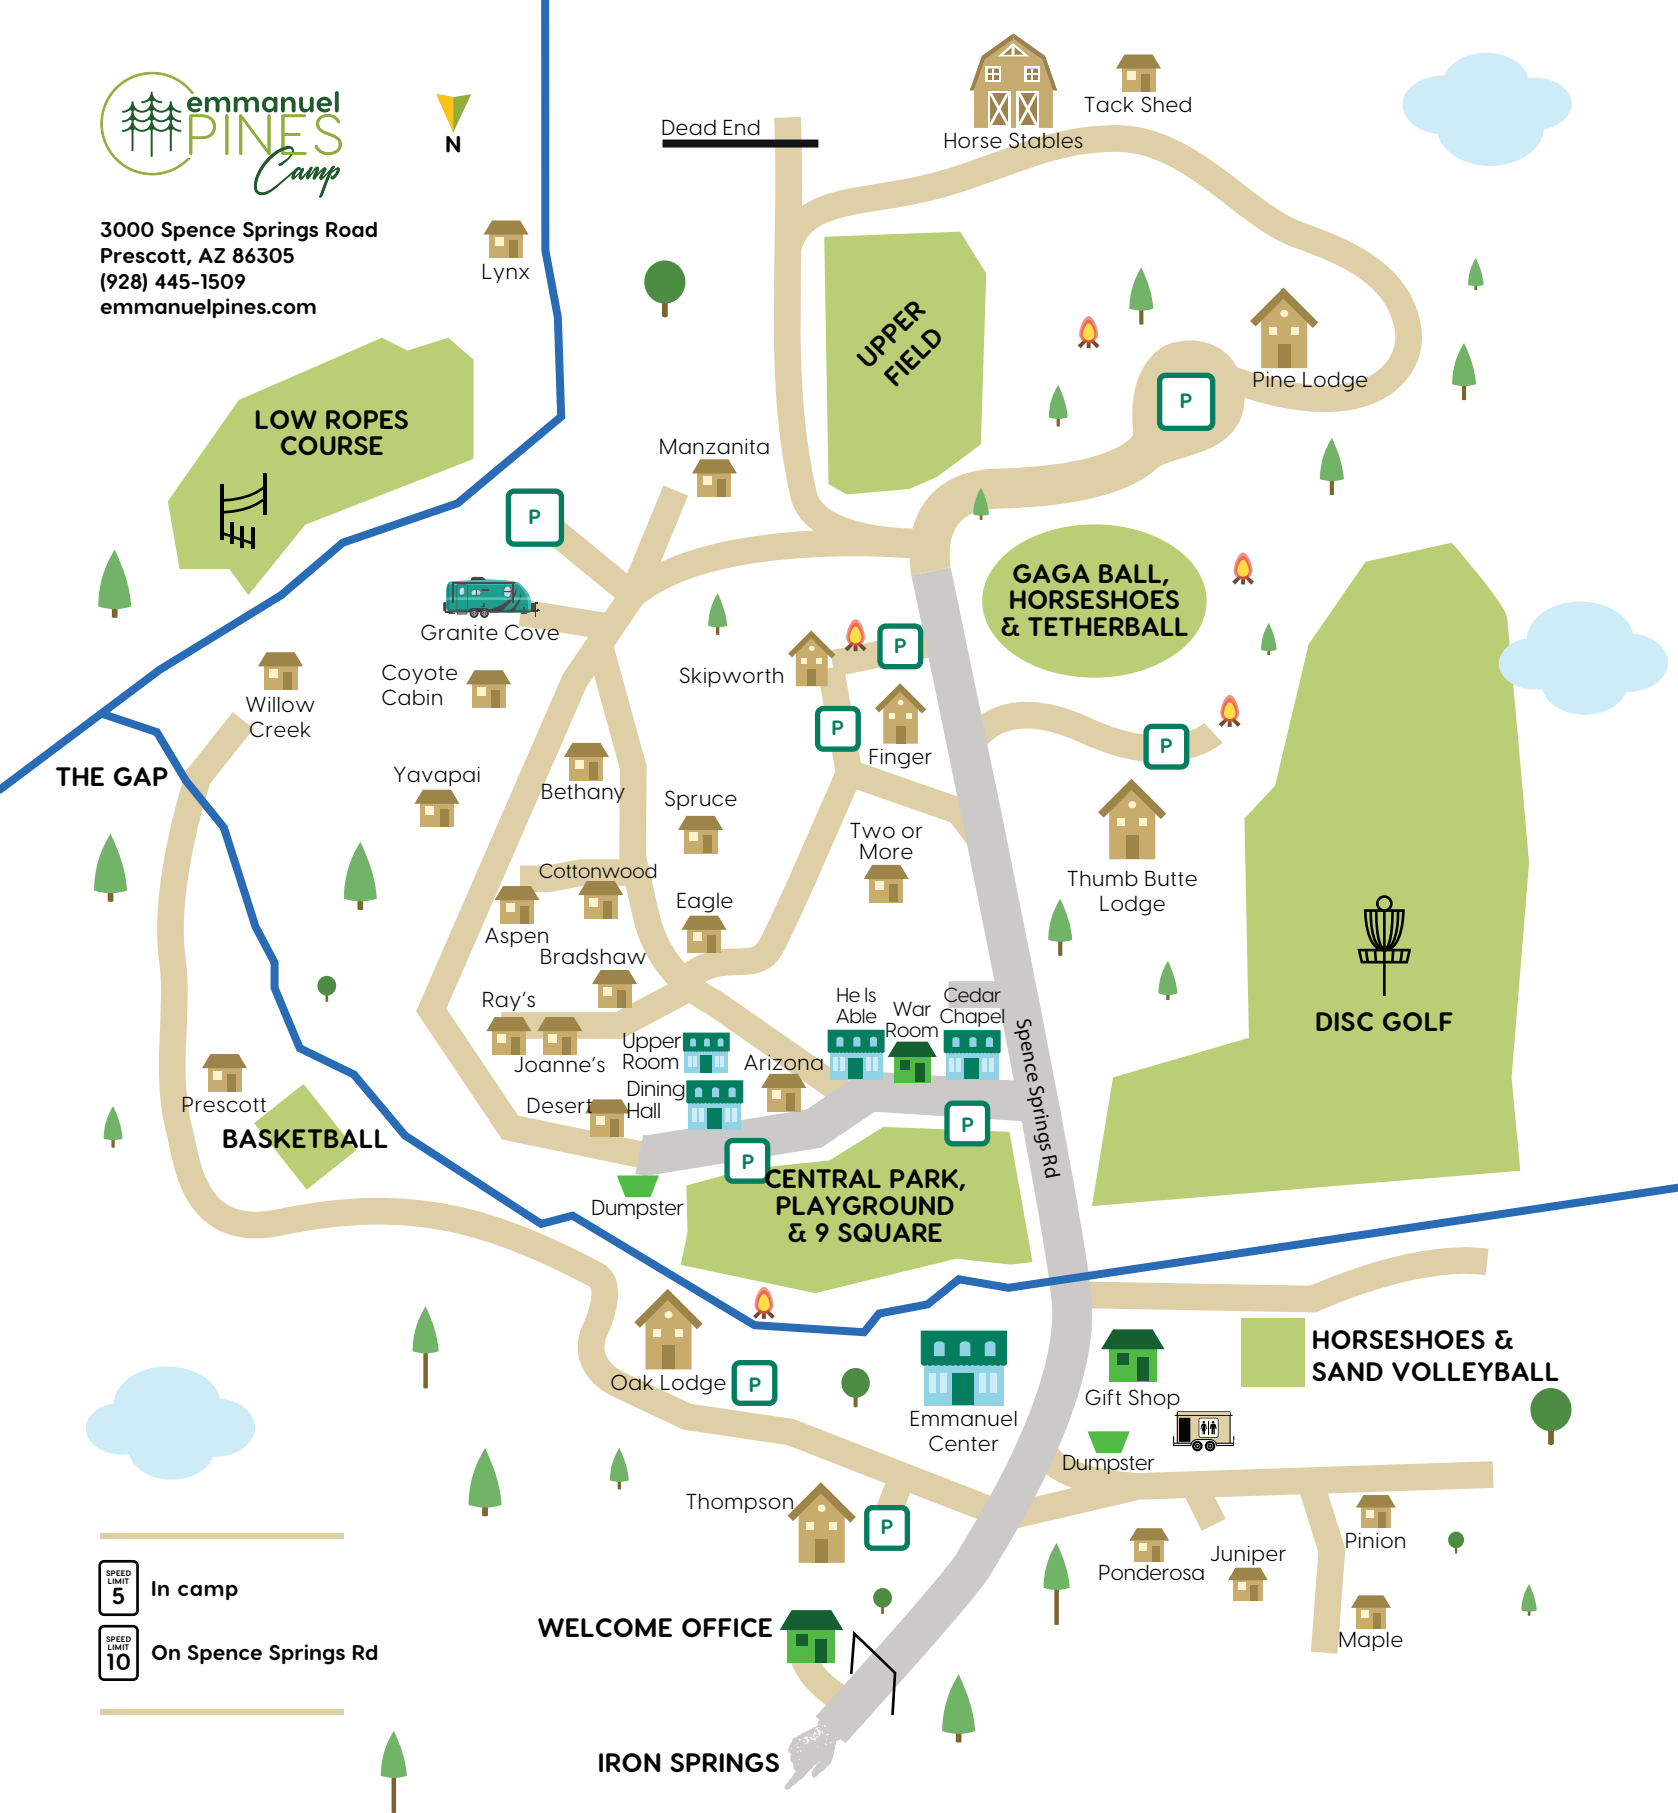

3000 Spence Springs Road
 Prescott, AZ 86305
 (928) 445-1509
 emmanuelpines.com

SPEED LIMIT 5 In camp
SPEED LIMIT 10 On Spence Springs Rd

Common Areas	Chapels & Meeting Rooms	Lodges	Speaker/Guest Cabins
604 War Room	602 Cedar Chapel	115 Finger	502 Arizona
106 Gift Shop	504 Dining Hall	308 Oak Lodge	612 Eagle
103 Welcome Office	302 Emmanuel Center	807 Pine Lodge	609 Aspen
	606 He Is Able	117 Skipworth	613 Bethany
	101 Two or More	305 Thompson	605 Bradshaw
	506 Upper Room	114 Thumb Butte Lodge	607 Cottonwood
			539 Coyote Cabin
			508 Desert
			621 Lynx
			624 Manzanita
			220 Maple
			216 Pinion
			206 Ponderosa
			316 Prescott
			603 Ray's
			616 Spruce
			320 Willow Creek
			535 Yavapai